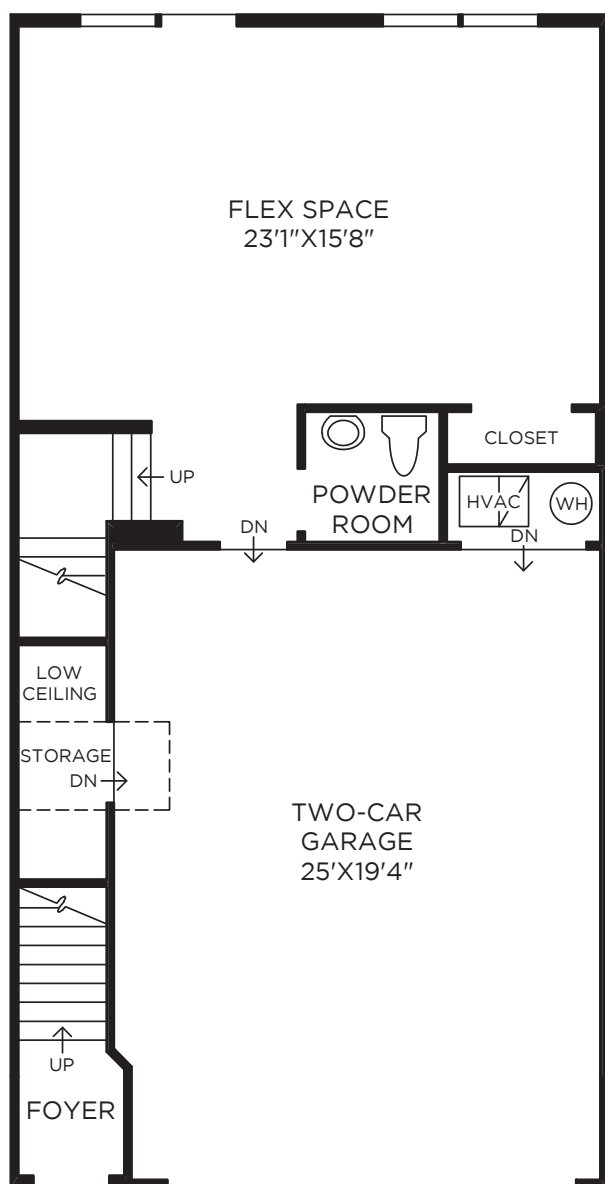

DRAFT

THE SOHO

Toll Brothers at Brambleton

42500 Mildred Landing Square | Ashburn, Virginia 20148 | 866-298-0316

Bedroom Level

Loft Level

Entry Level

Living Level