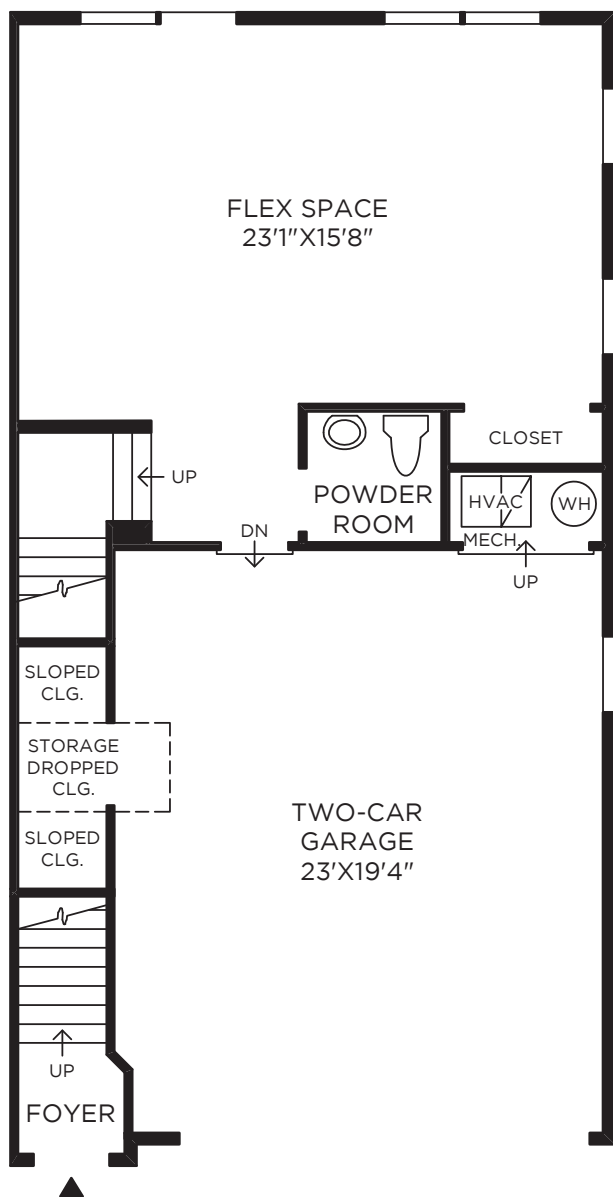

THE GRAMERCY PARK

Toll Brothers at Brambleton

42500 Mildred Landing Square | Ashburn, Virginia 20148 | 866-298-0316

Bedroom Level

Loft Level

Lower Level

Living Level

NEW HAVEN EXTERIOR DESIGN SHOWN

DRAFT

THE SOHO

Toll Brothers at Brambleton

42500 Mildred Landing Square | Ashburn, Virginia 20148 | 866-298-0316

Bedroom Level

Loft Level

Entry Level

Living Level