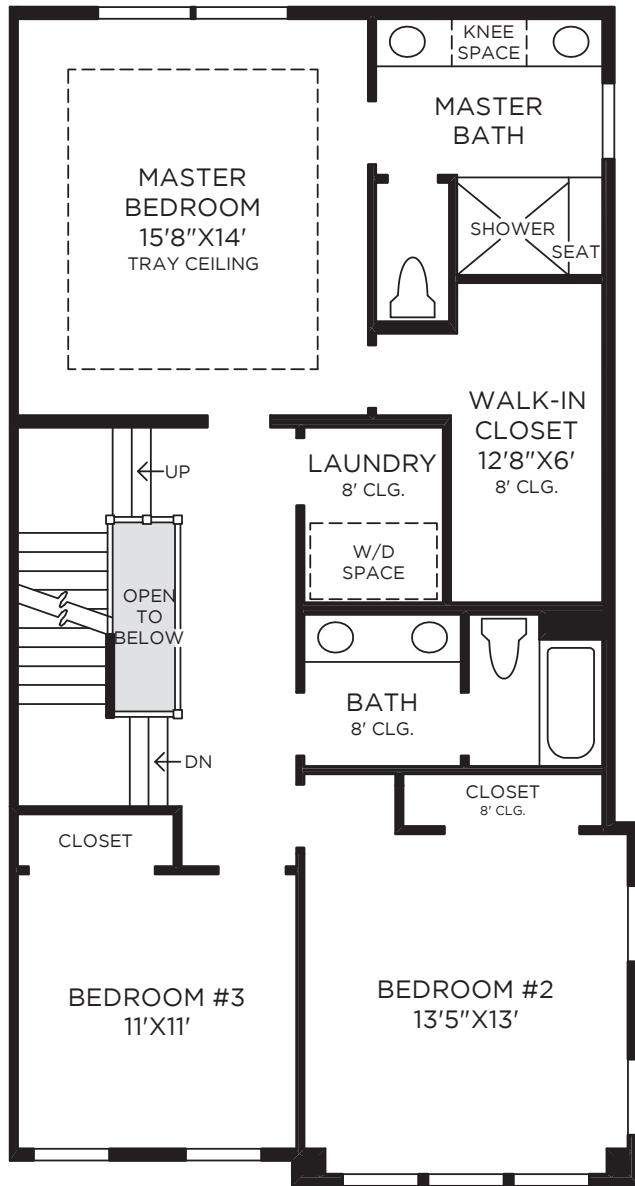

THE GRAMERCY PARK

Toll Brothers at Brambleton

42500 Mildred Landing Square | Ashburn, Virginia 20148 | 866-298-0316

Bedroom Level

Loft Level

Lower Level

Living Level

NEW HAVEN EXTERIOR DESIGN SHOWN

DRAFT

THE SOHO

Toll Brothers at Brambleton

42500 Mildred Landing Square | Ashburn, Virginia 20148 | 866-298-0316

Bedroom Level

Loft Level

Entry Level

Living Level