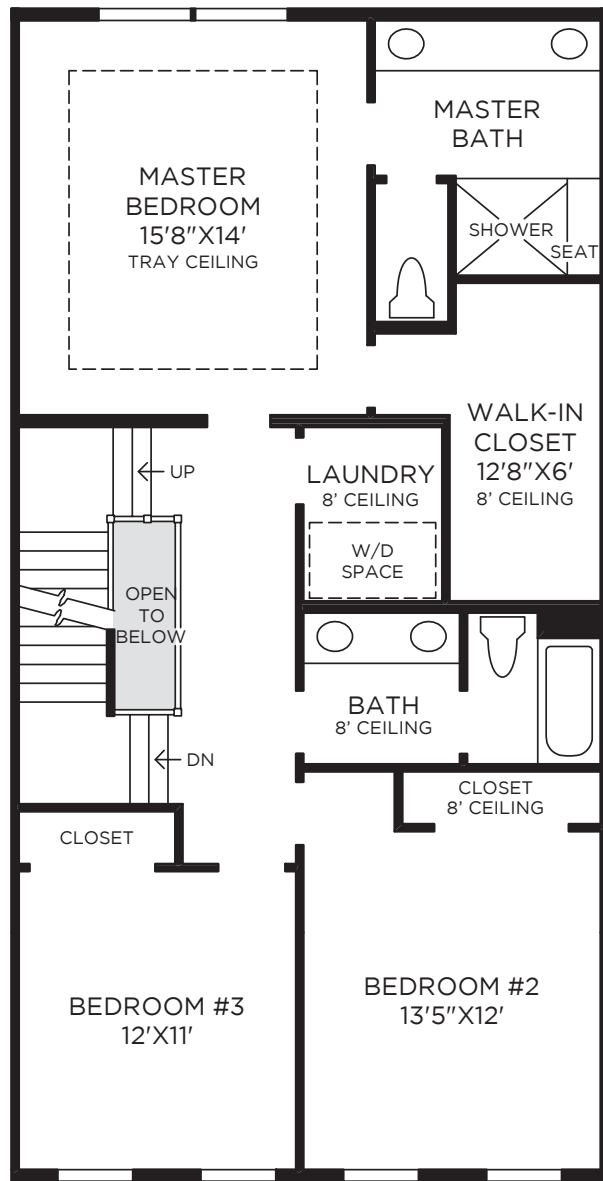

THE GRAMERCY PARK

Toll Brothers at Brambleton

42500 Mildred Landing Square | Ashburn, Virginia 20148 | 866-298-0316

Bedroom Level

Loft Level

Lower Level

Living Level

NEW HAVEN EXTERIOR DESIGN SHOWN

DRAFT

THE SOHO

Toll Brothers at Brambleton

42500 Mildred Landing Square | Ashburn, Virginia 20148 | 866-298-0316

Bedroom Level

Loft Level

Entry Level

Living Level