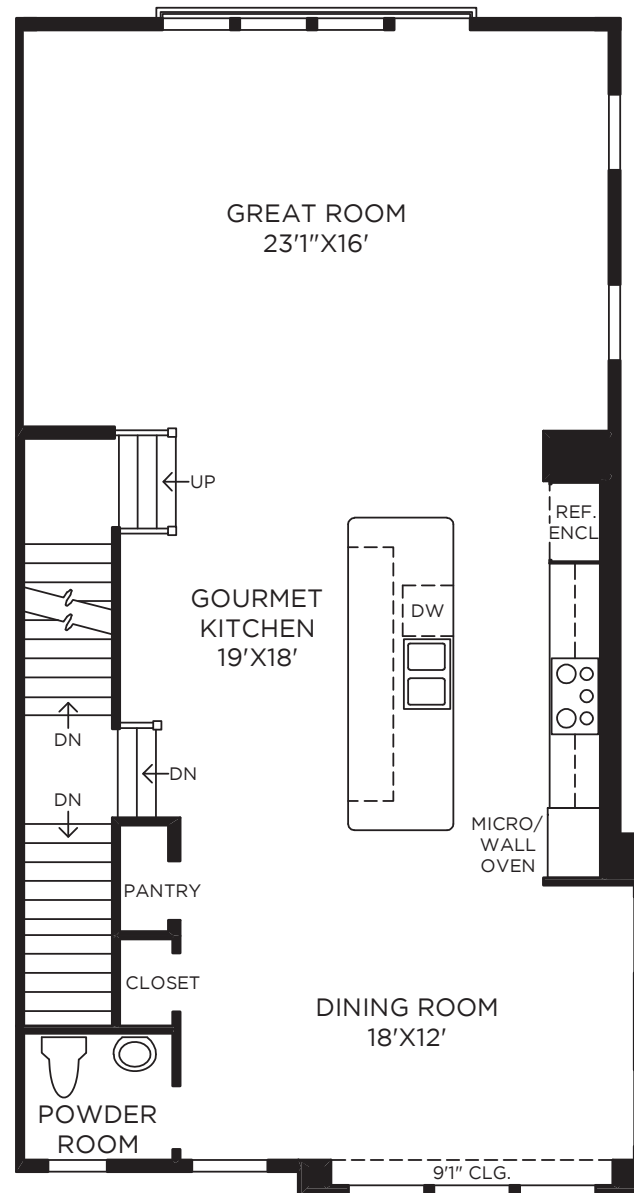

THE GRAMERCY PARK

Toll Brothers at Brambleton

42500 Mildred Landing Square | Ashburn, Virginia 20148 | 866-298-0316

Bedroom Level

Loft Level

Lower Level

Living Level

NEW HAVEN EXTERIOR DESIGN SHOWN

DRAFT

THE SOHO

Toll Brothers at Brambleton

42500 Mildred Landing Square | Ashburn, Virginia 20148 | 866-298-0316

Bedroom Level

Loft Level

Entry Level

Living Level