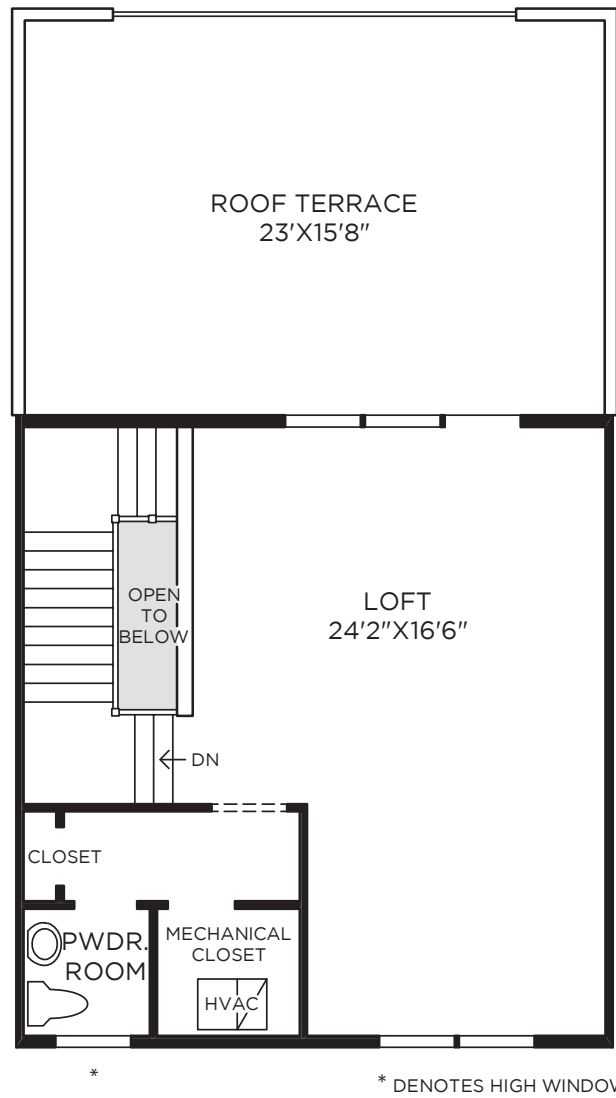

DRAFT

THE SOHO

Toll Brothers at Brambleton

42500 Mildred Landing Square | Ashburn, Virginia 20148 | 866-298-0316

Bedroom Level

Loft Level

Entry Level

Living Level