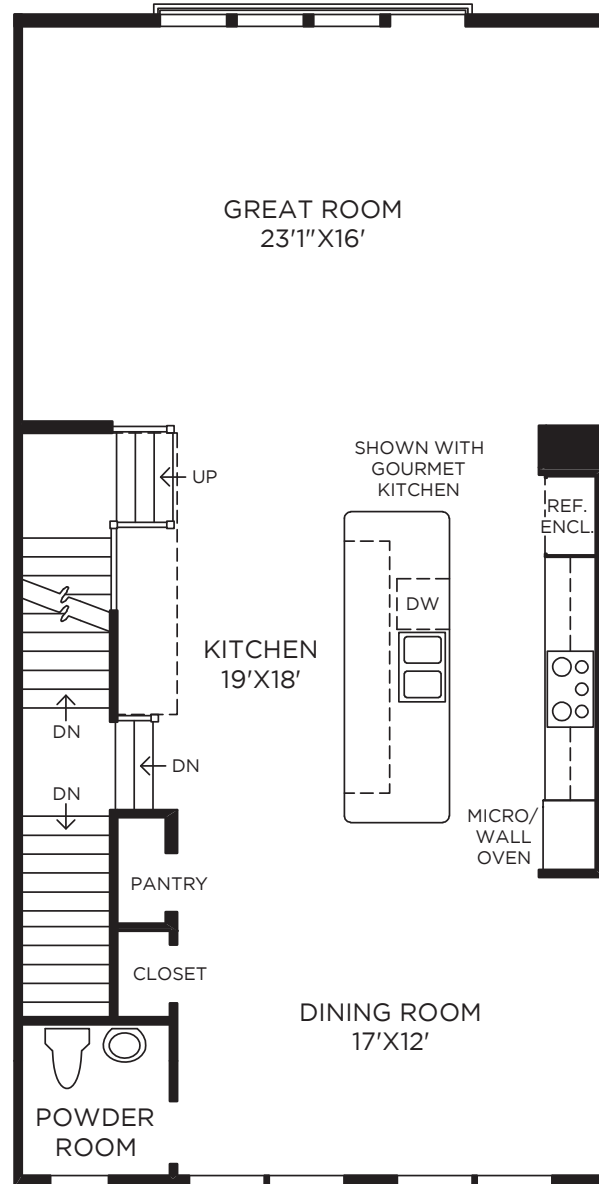

DRAFT

THE SOHO

Toll Brothers at Brambleton

42500 Mildred Landing Square | Ashburn, Virginia 20148 | 866-298-0316

Bedroom Level

Loft Level

Entry Level

Living Level