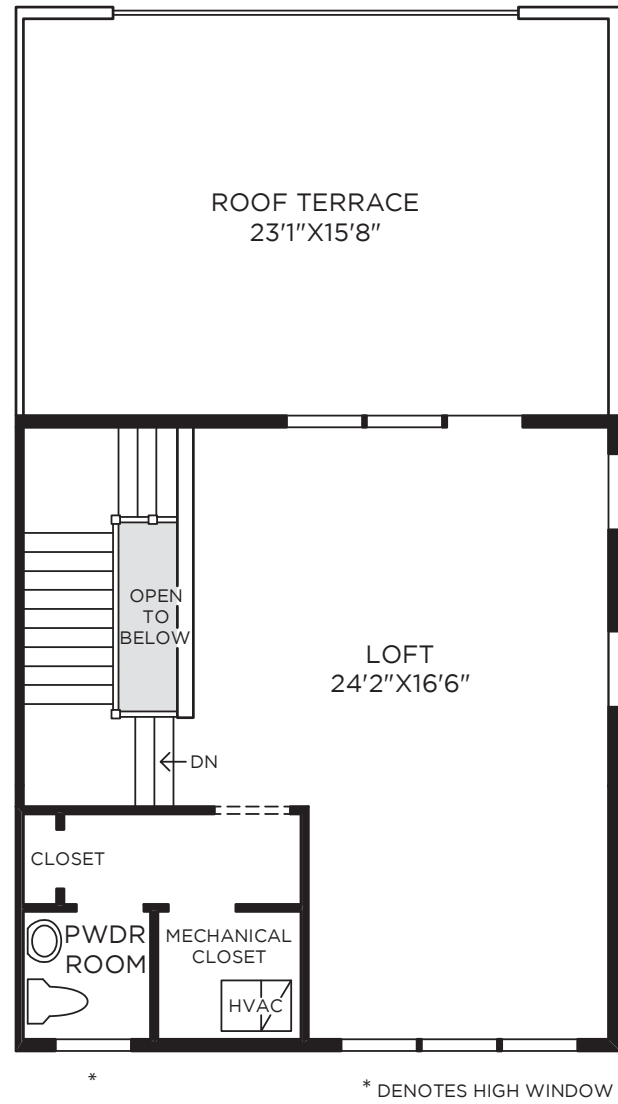

THE GRAMERCY PARK

Toll Brothers at Brambleton

42500 Mildred Landing Square | Ashburn, Virginia 20148 | 866-298-0316

Bedroom Level

Loft Level

Lower Level

Living Level

NEW HAVEN EXTERIOR DESIGN SHOWN

DRAFT

THE SOHO

Toll Brothers at Brambleton

42500 Mildred Landing Square | Ashburn, Virginia 20148 | 866-298-0316

Bedroom Level

Loft Level

Entry Level

Living Level